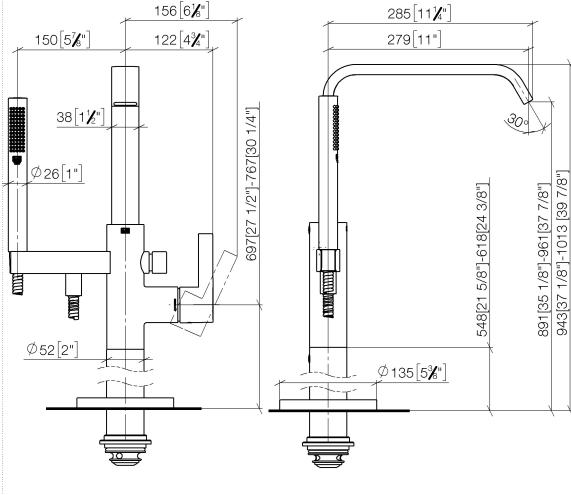

IMO Single-lever bath mixer with stand pipe for free-standing assembly with hand shower set - Dark Chrome

IMO

25 863 671

- 279mm projection
- spout: cascade
- Hand shower: COMPACT RAIN, max. flow rate 6.8 l/min (at 3 bar)
- bar-type hand shower with anti-scale system
- wall bracket
- automatic bath/shower diverter
- total height 943 - 1013 mm
- stand pipe height 548 - 618 mm
- height up to aerator 891 – 961 mm
- metal shower hose 1250mm with integrated anti-twist protection
- max. flow for complete hand shower set 6.8 l/min
- slide-on rosettes Ø 135 mm

IMO Single-lever bath mixer with stand pipe for free-standing assembly with hand shower set - Dark Chrome

IMO

25 863 671

mm [inches]

Flow rate chart